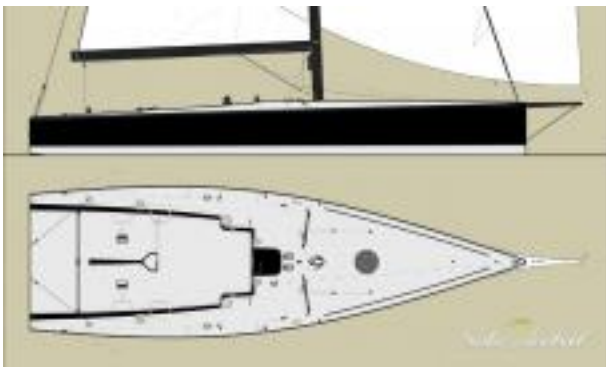

C R U I S E R R A C E R

www.cruiser-racer.com

C R U I S E R R A C E R

www.cruiser-racer.com

Buscarons, 6. 08022 Barcelona (Spain)

Tel.: (+34) 934 186 632

Mobile: (+34) 616 420 634

E-Mail: info@cruiser-racer.com