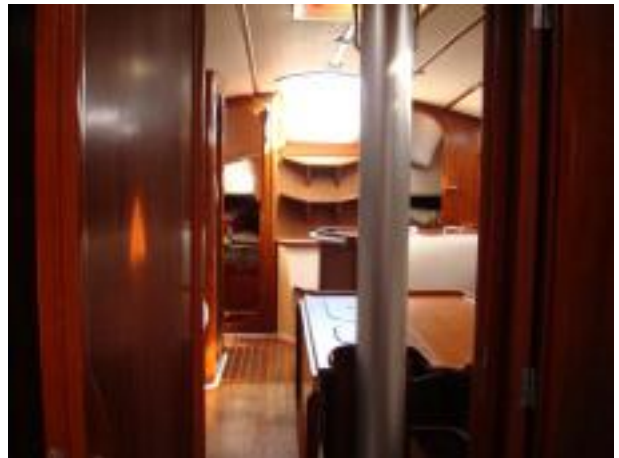

C R U I S E R
R A C E R
www.cruiser-racer.com

C R U I S E R
R A C E R
www.cruiser-racer.com

Buscarons, 6. 08022 Barcelona (Spain)

Tel.: (+34) 934 186 632

Mobile: (+34) 616 420 634

E-Mail: info@cruiser-racer.com