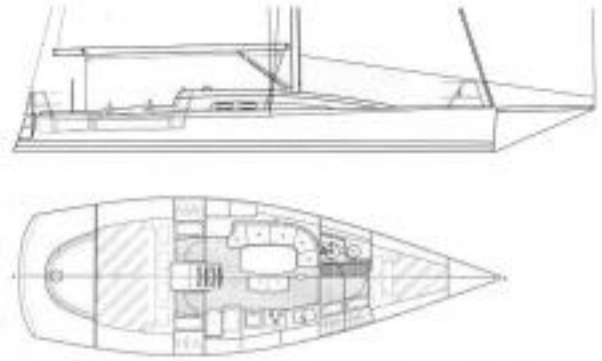

CRUISER RACER

www.cruiser-racer.com

CRUISER RACER

www.cruiser-racer.com

Buscarons, 6. 08022 Barcelona (Spain)

Tel.: (+34) 934 186 632

Mobile: (+34) 616 420 634

E-Mail: info@cruiser-racer.com