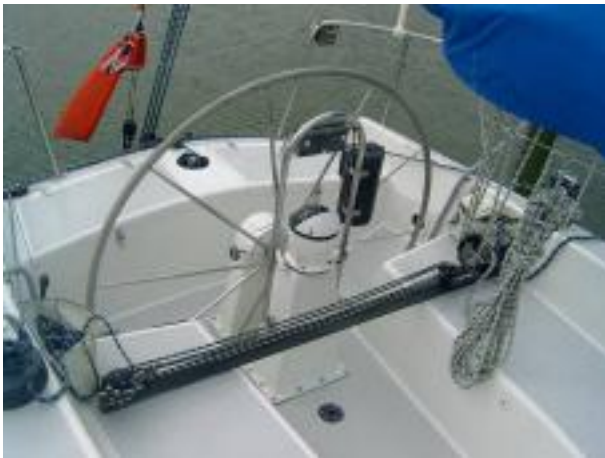

C R U I S E R R A C E R

www.cruiser-racer.com

C R U I S E R R A C E R

www.cruiser-racer.com

Buscarons, 6. 08022 Barcelona (Spain)

Tel.: (+34) 934 186 632

Mobile: (+34) 616 420 634

E-Mail: info@cruiser-racer.com