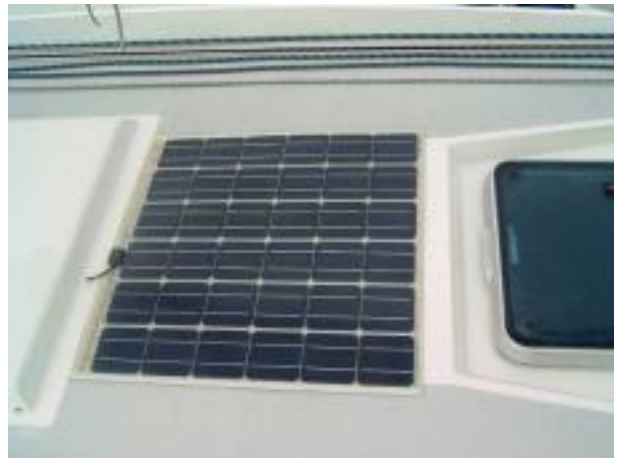

CRUISER RACER

www.cruiser-racer.com

SPARS & RIGGING

Running Rigging	Dyneema
Notes	Fractional 7/8 Sparcraft

DECK

Deck Hardware	Harken, Lewmar, Spinlock
Winches	Bariant ST 2x52, 4x48

SAFETY

Liferaft	RFD 6 persons 2001 (survey 2004)
Notes	5 lifejackets

CONSTRUCTION

Keel	Lead

ACCOMODATIONS

Berths Number	6
Cabins Number	3
Fridge	Compressor fridge
Bath Shower	Yes

CRUISER RACER

www.cruiser-racer.com

Buscarons, 6. 08022 Barcelona (Spain)

Tel.: (+34) 934 186 632

Mobile: (+34) 616 420 634

E-Mail: info@cruiser-racer.com

C R U I S E R R A C E R

www.cruiser-racer.com

C R U I S E R R A C E R

www.cruiser-racer.com

Buscarons, 6. 08022 Barcelona (Spain)

Tel.: (+34) 934 186 632

Mobile: (+34) 616 420 634

E-Mail: info@cruiser-racer.com